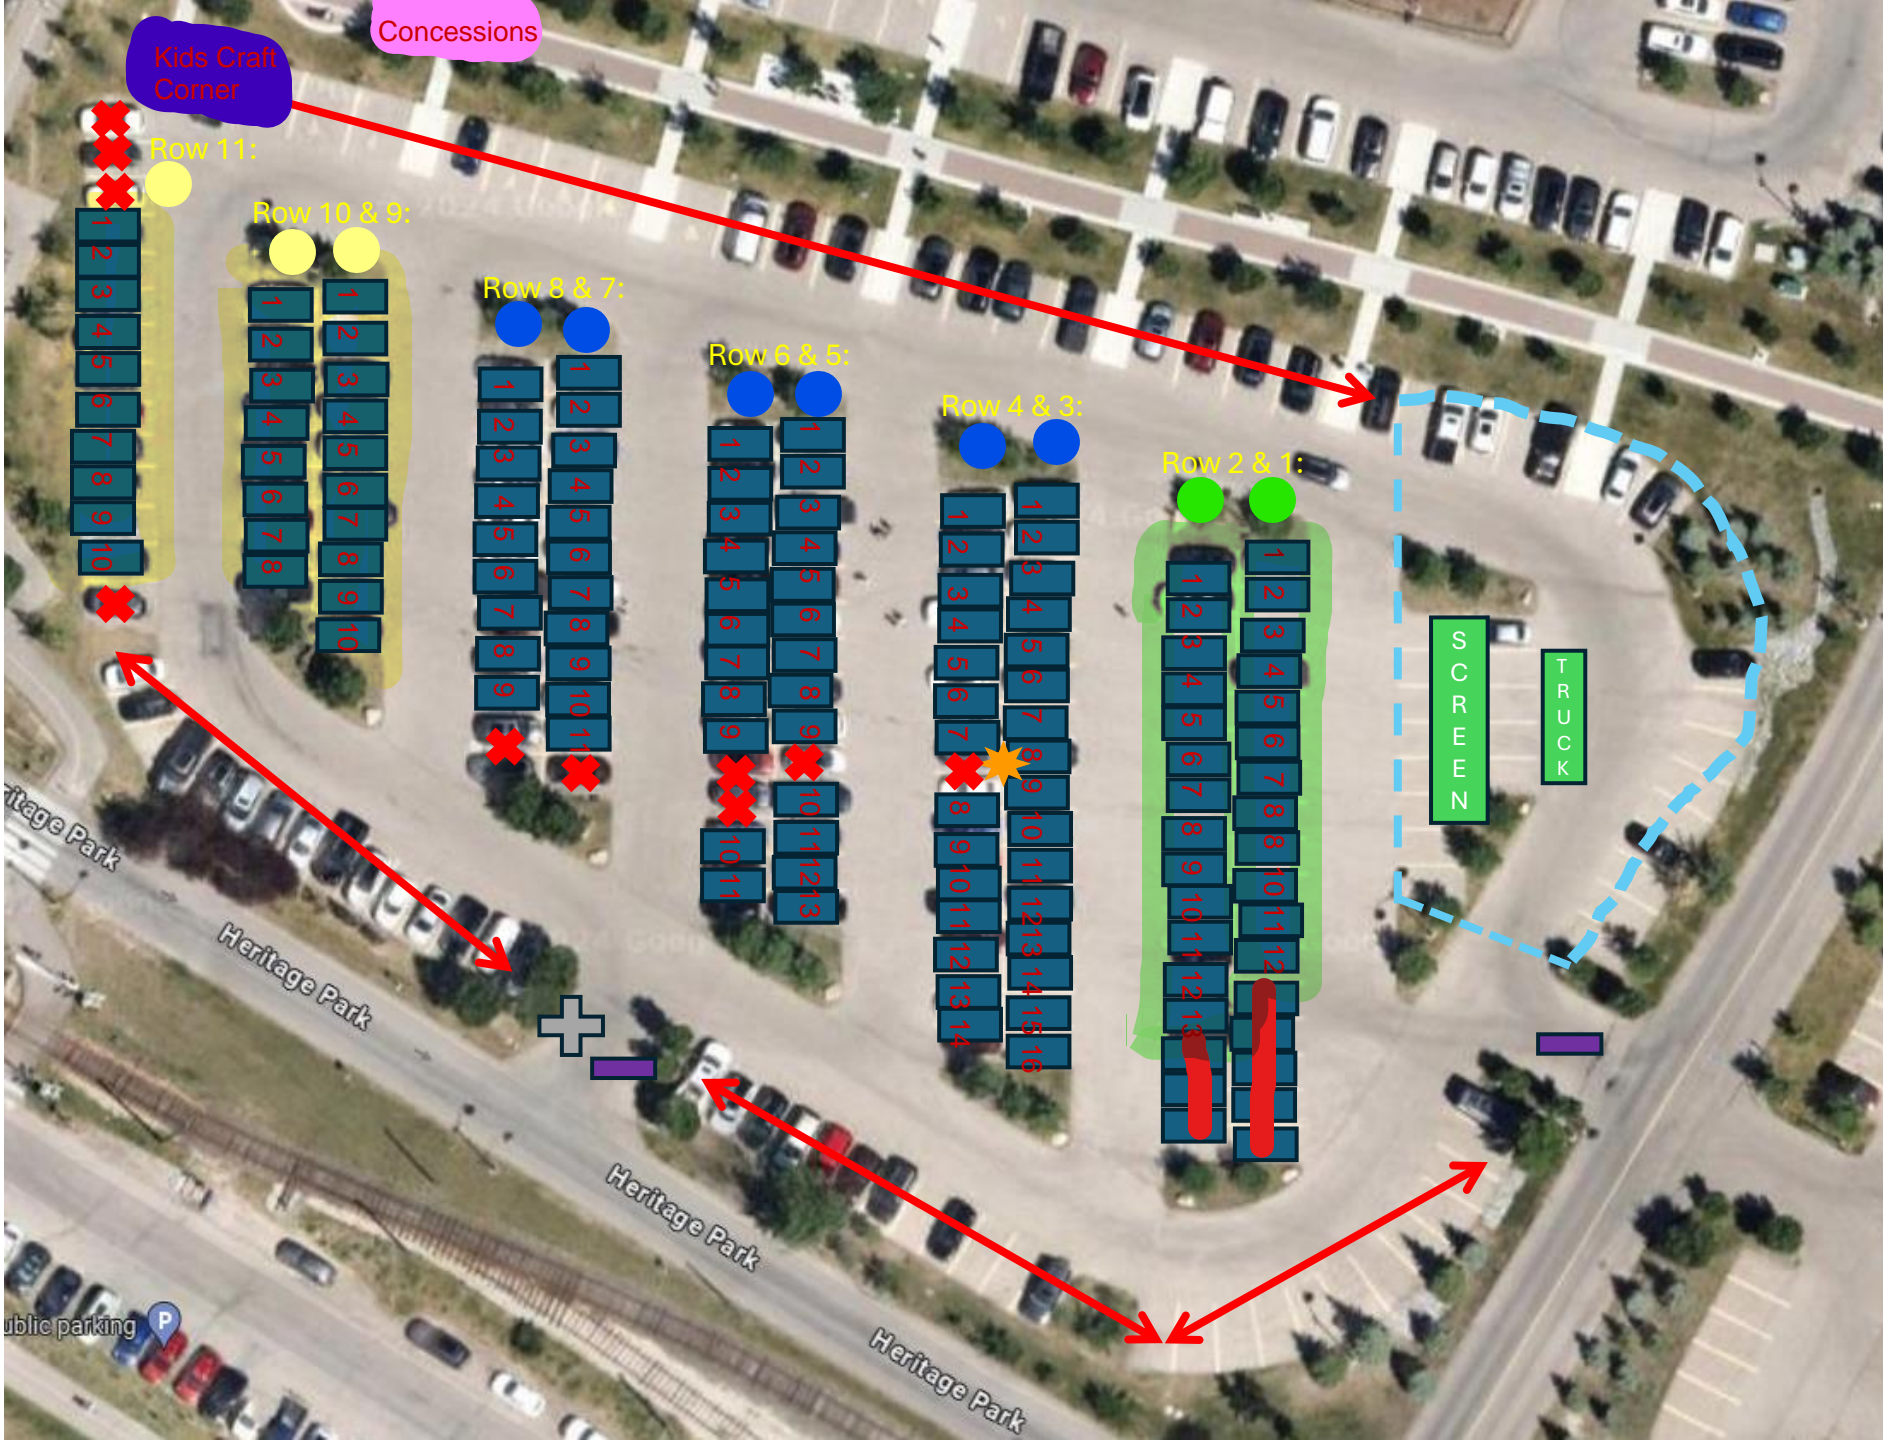

MAX: 127  
Vehicles

- VIP
- Rear Rows
- Car/Truck/SUV
- ★ Light Post
- ✘ Unusable
- Bollards
- + Entrance
- Exit

VIP = \$75.  
R 1-2

General = \$65  
R 3-8

Rear Rows = \$55  
R 9-11

PLEASE NOTE:

- Row and Space  
ex. R4 S7
- Row 1 & 2:  
Any vehicle type
- Row 3,4,5:  
Cars only
- Row 6, 7, 8  
SUV's
- Row 9, 10, 11  
Trucks & Large  
vehicles

- Kids Craft Corner
- Concessions